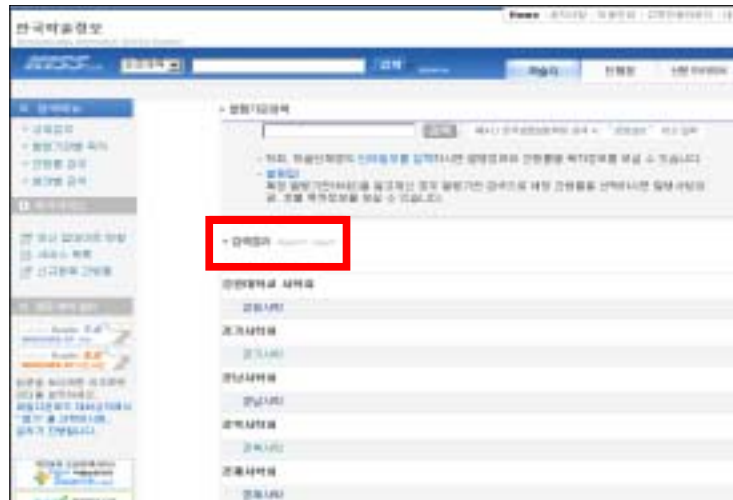

- ( )

< >